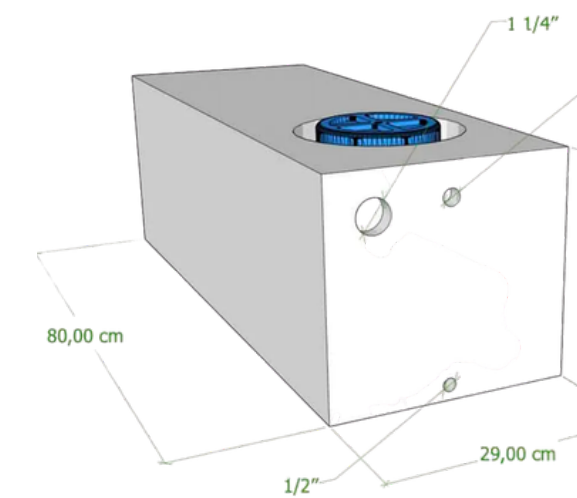

166,94 €

Serbatoio 65 Lt Nero

Serbatoio 65 Lt nero da 99x50x14Cm con tappo maschio verde.

157,26 €

Serbatoio 60 Lt Bianco

Serbatoio da 60 Lt bianco. Misure da 80x29x27Cm con tappo femmina blu.

139,10 €

The image shows the interior of a motorhome. A large, light-colored wooden cabinet is the central focus. To the right, a silver metal ladder is visible, leading to an upper level. The interior is finished with white panels and dark fabric seating. The lighting is warm and focused on the cabinet.